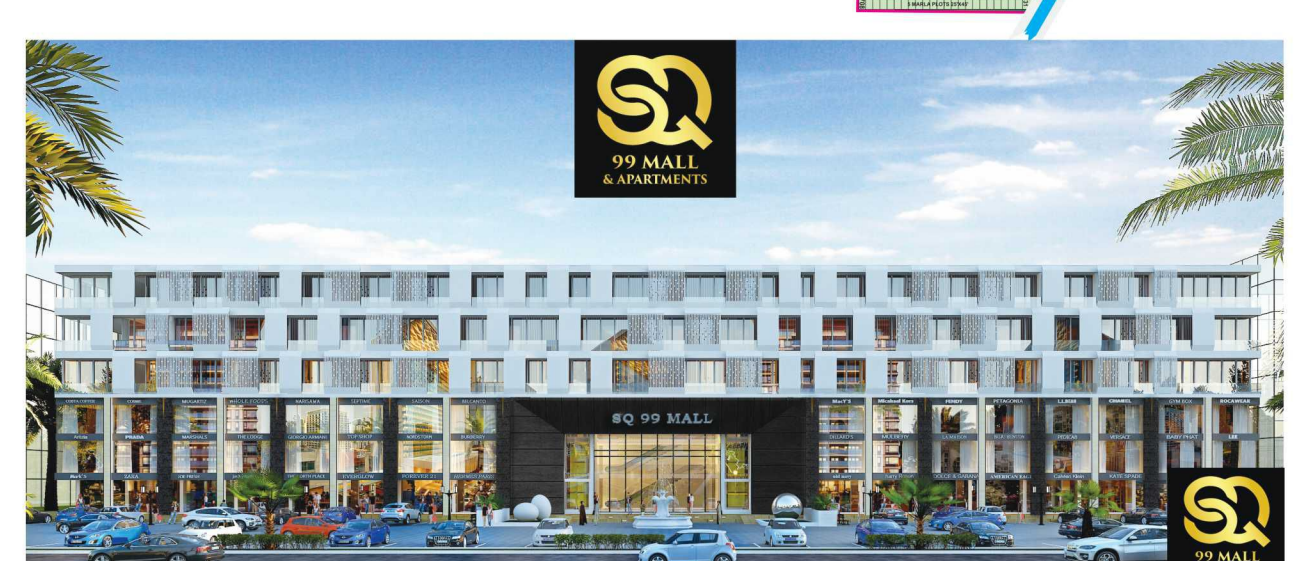

BAHRIA TOWN LAHORE

Layout Plan Sector A,B,C,D,E,F & GOLFVIEW RESIDENCIA

Legends

- Meadows Villas
- Executive Lodges
- 2 Kanal 75' x 120'
- 1 Kanal 50' x 90'
- 15 Marla
- 12 Marla
- 10 Marla 35' x 65'
- 8 Marla 30' x 60'
- 7.33 Marla 30' x 55'
- 5 Marla 25' x 45'
- 30' x 40'
- Park
- Masjid
- P. Building
- Commercial
- Bahria Homes

ALI SAQLAIN

REAL ESTATE AND BUILDERS

UAN: +92-42 / 21-111-254-727

ALI SAQLAIN

REAL ESTATE AND BUILDERS

M. Shahid Qadri
Chief Executive
0321-8477092
www.alisaqlain.com
info@alisaqlain.com

M. Shakir Qadri
Director
0321-8377092

M. Saqib Qadri
Director
0322-8477092

UAN: +92-42 / 21-111-254-727