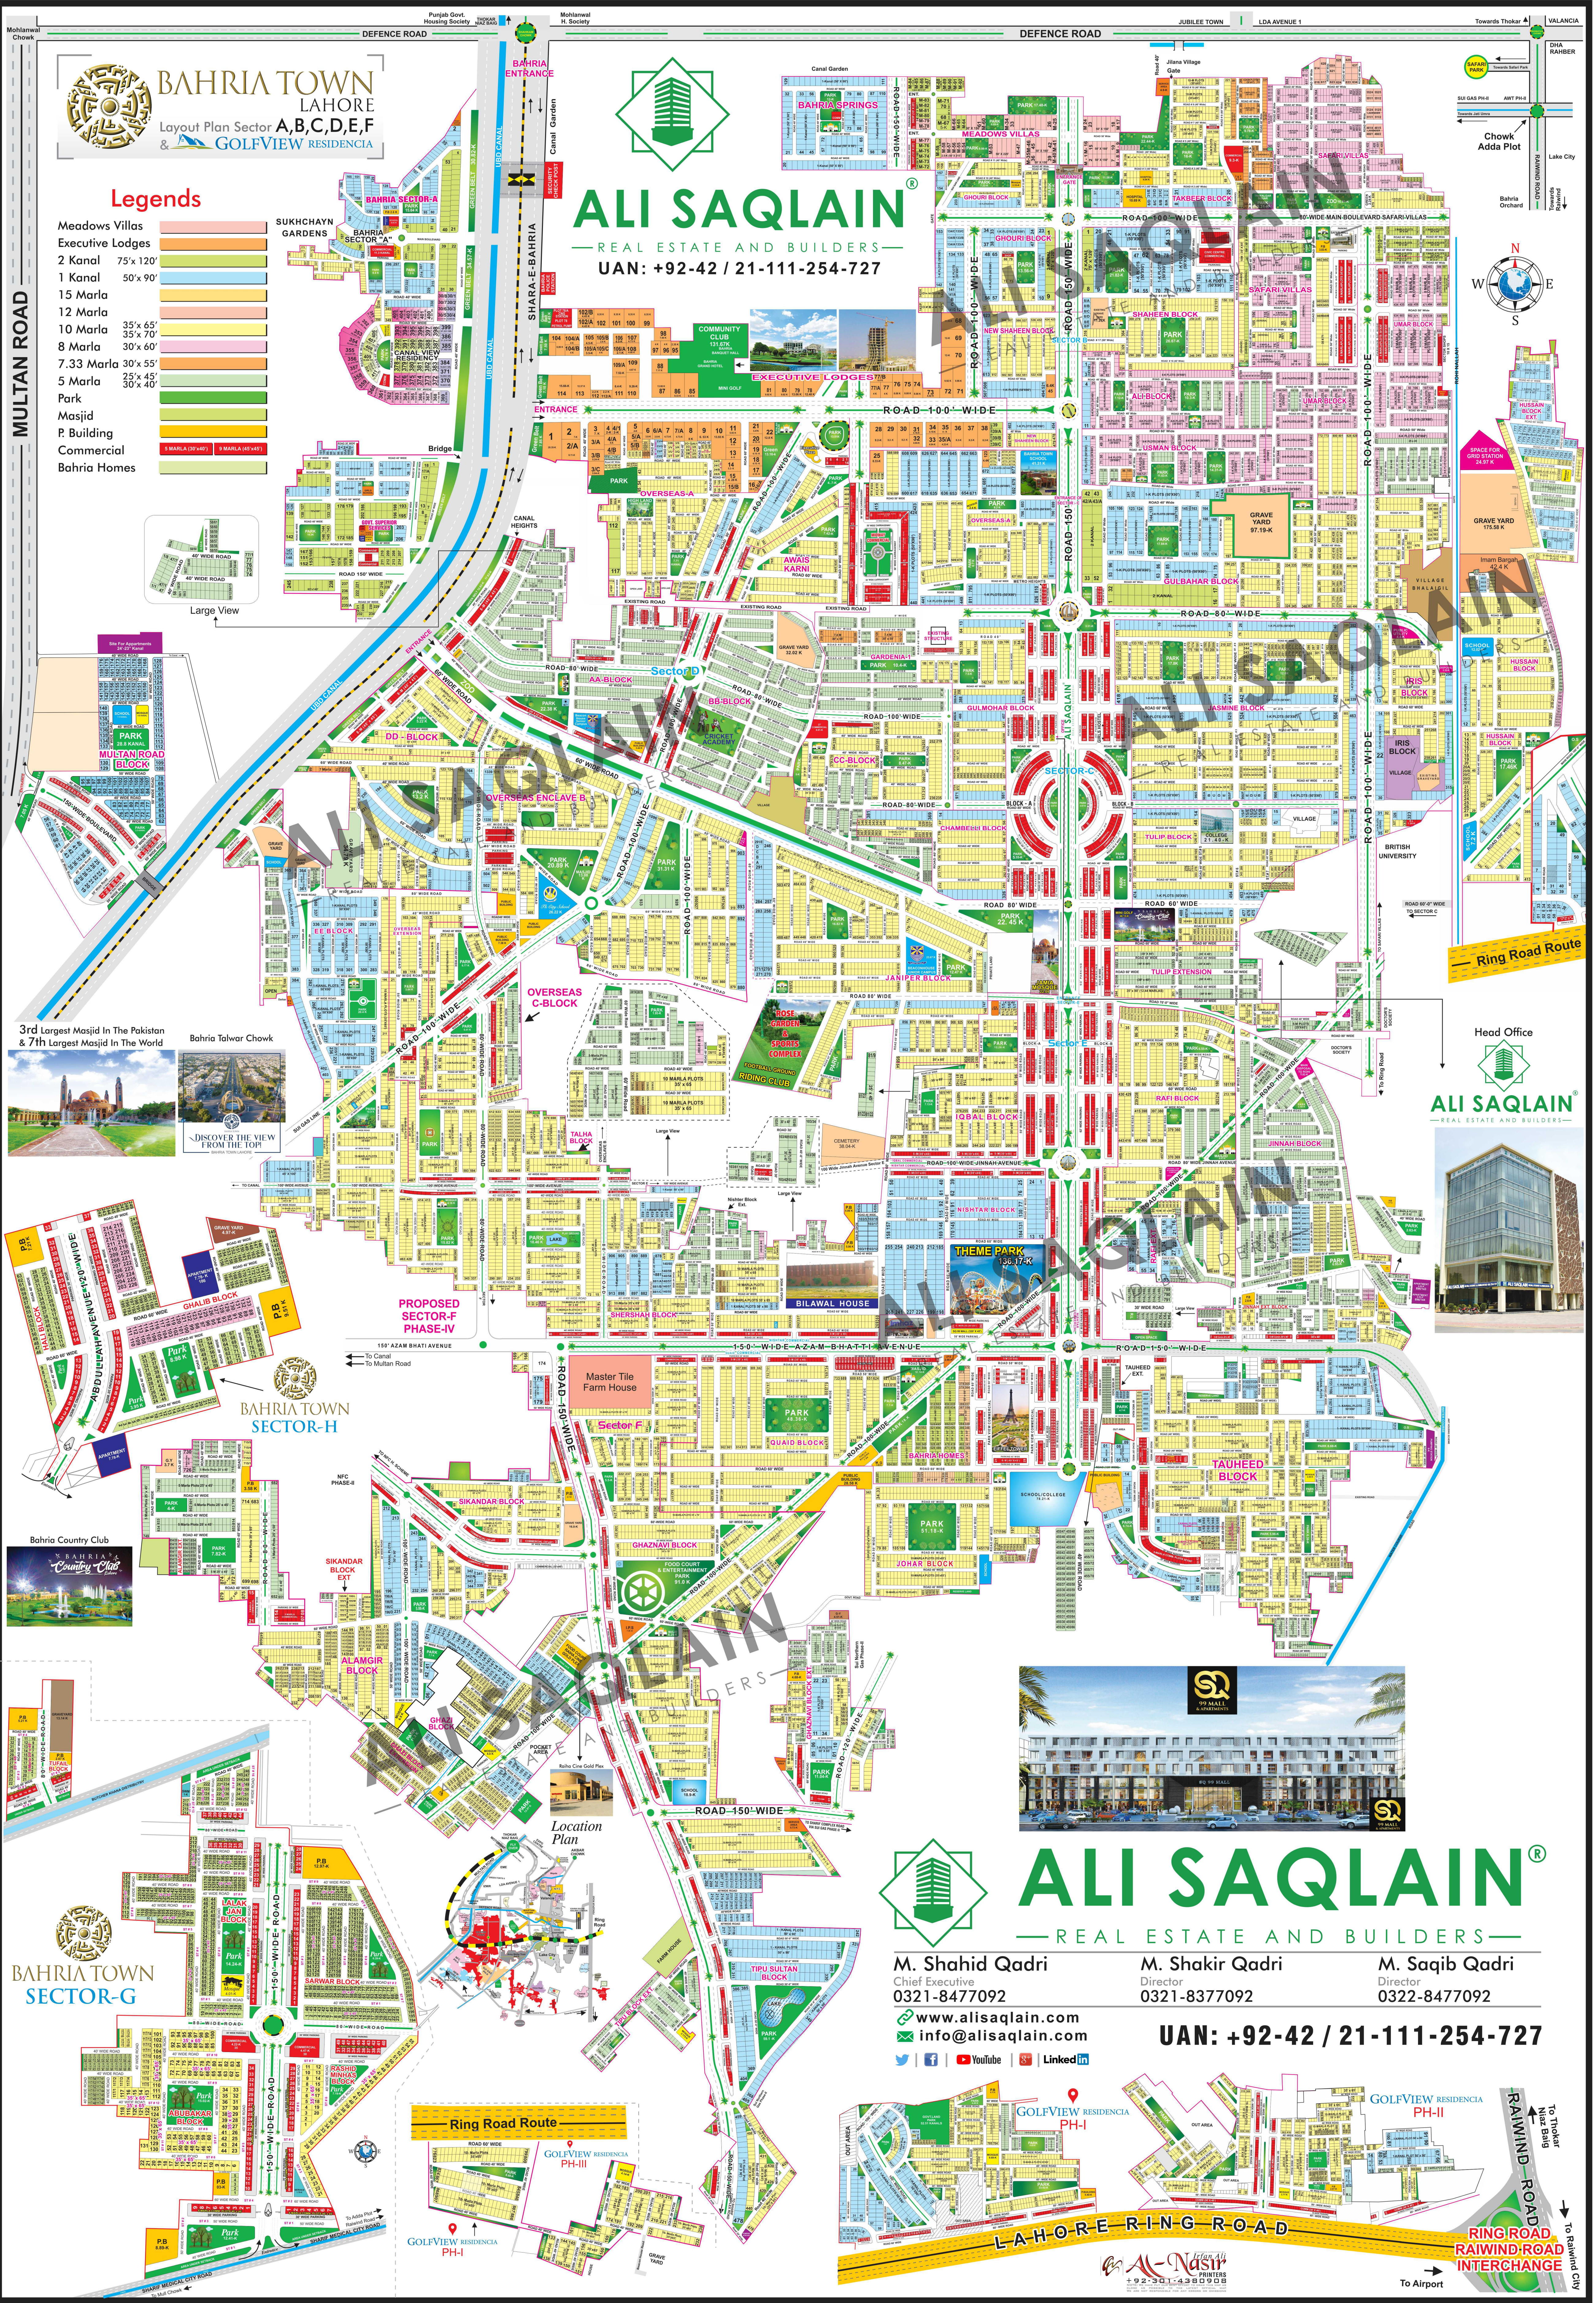

BAHRIA TOWN LAHORE

Layout Plan Sector A,B,C,D,E,F & GOLFVIEW RESIDENCIA

Legends

- Meadows Villas
- Executive Lodges
- 2 Kanal 75' x 120'
- 1 Kanal 50' x 90'
- 15 Marla
- 12 Marla
- 10 Marla 35' x 65'
- 8 Marla 30' x 60'
- 7.33 Marla 30' x 55'
- 5 Marla 25' x 45'
- 30' x 40'
- Park
- Masjid
- P. Building
- Commercial
- Bahria Homes

ALI SAQLAIN

REAL ESTATE AND BUILDERS

UAN: +92-42 / 21-111-254-727

ALI SAQLAIN

REAL ESTATE AND BUILDERS

M. Shahid Qadri
Chief Executive
0321-8477092
www.alisaqlain.com
info@alisaqlain.com

M. Shakir Qadri
Director
0321-8377092

M. Saqib Qadri
Director
0322-8477092

UAN: +92-42 / 21-111-254-727